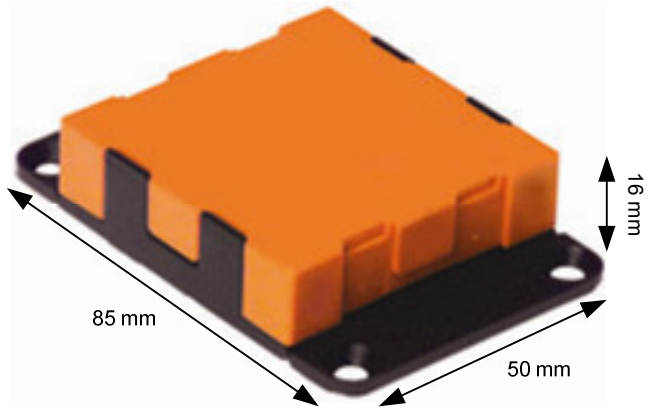

Tag Environment

- GIE Series tags can be mounted recessed in metal, as long as a metal free clearance on the sides of the tag is observed.
- Please use the chart below to see specific metal clearance tolerances for each GIE Tag.

GIE Tags

GIE-711

GIE-731

GIE-831

GIE-851

GIE-931