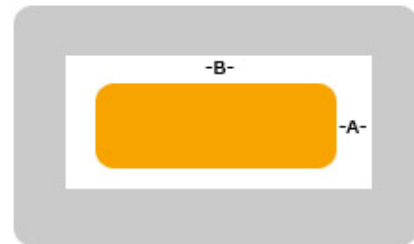

Transceiver Compatibility Chart

Tag Style	ERA-85	ERA-80	ERO-71	ERO-85	ERO-100	ERO-80	TLEB-891	Memory	Metal Clearance
711	--	--	20 mm	55 mm	55 mm	--	23 mm	512, 2K, 8K	A and B ≥ 10 mm
731	--	--	12.5 mm	45 mm	45 mm	--	15 mm	512, 2K	A and B ≥ 10 mm
831	30 mm	28 mm	25 mm	80 mm	80 mm	120 mm	--	512, 2K, 8K	A and B ≥ 10 mm
851	35 mm	40 mm	--	100 mm	100 mm	160 mm	--	512, 2K, 8K	A and B ≥ 30 mm
931	--	--	25 mm	80 mm	80 mm	100 mm	45 mm	512, 2K, 8K	A and B ≥ 10 mm

Distance Between Tags and Other Information

Tag Style	ERA-85	ERA-80	ERO-71	ERO-85	ERO-100	ERO-80	TLEB-891	Weight	
711	--	--	100 mm	200 mm	200 mm	--	100 mm	35 g	
731	--	--	56 mm	140 mm	140 mm	--	60 mm	25 g	
831	100 mm	340 mm	80 mm	220 mm	220 mm	240 mm	110 mm	100 g	
851	120 mm	400 mm	--	300 mm	300 mm	400 mm	--	450 g	
931	100 mm	340 mm	80 mm	220 mm	220 mm	340 mm	110 mm	100 g