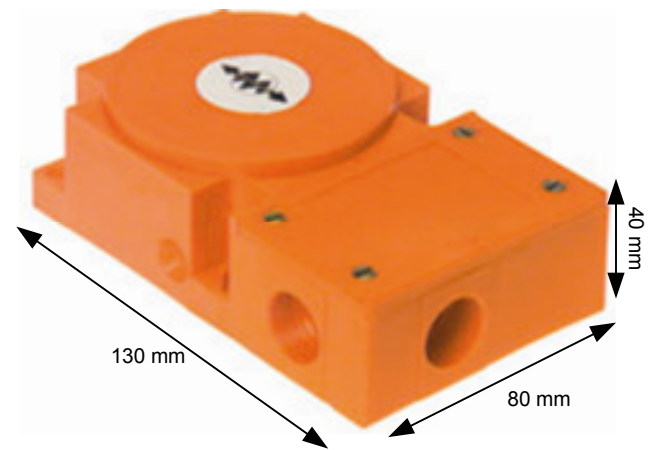

Tag Environment

- GIE Series tags can be mounted recessed in metal, as long as a metal free clearance on the sides of the tag is observed.
- Please use the chart below to see specific metal clearance tolerances for each GIE Tag.

GIE Tags

GIE-711

GIE-731

GIE-831

GIE-851

GIE-931