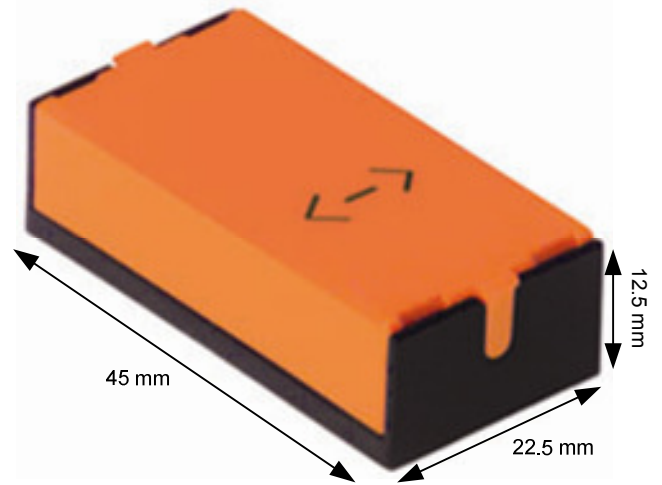

GIE Tags

GIE-711

GIE-731

GIE-931